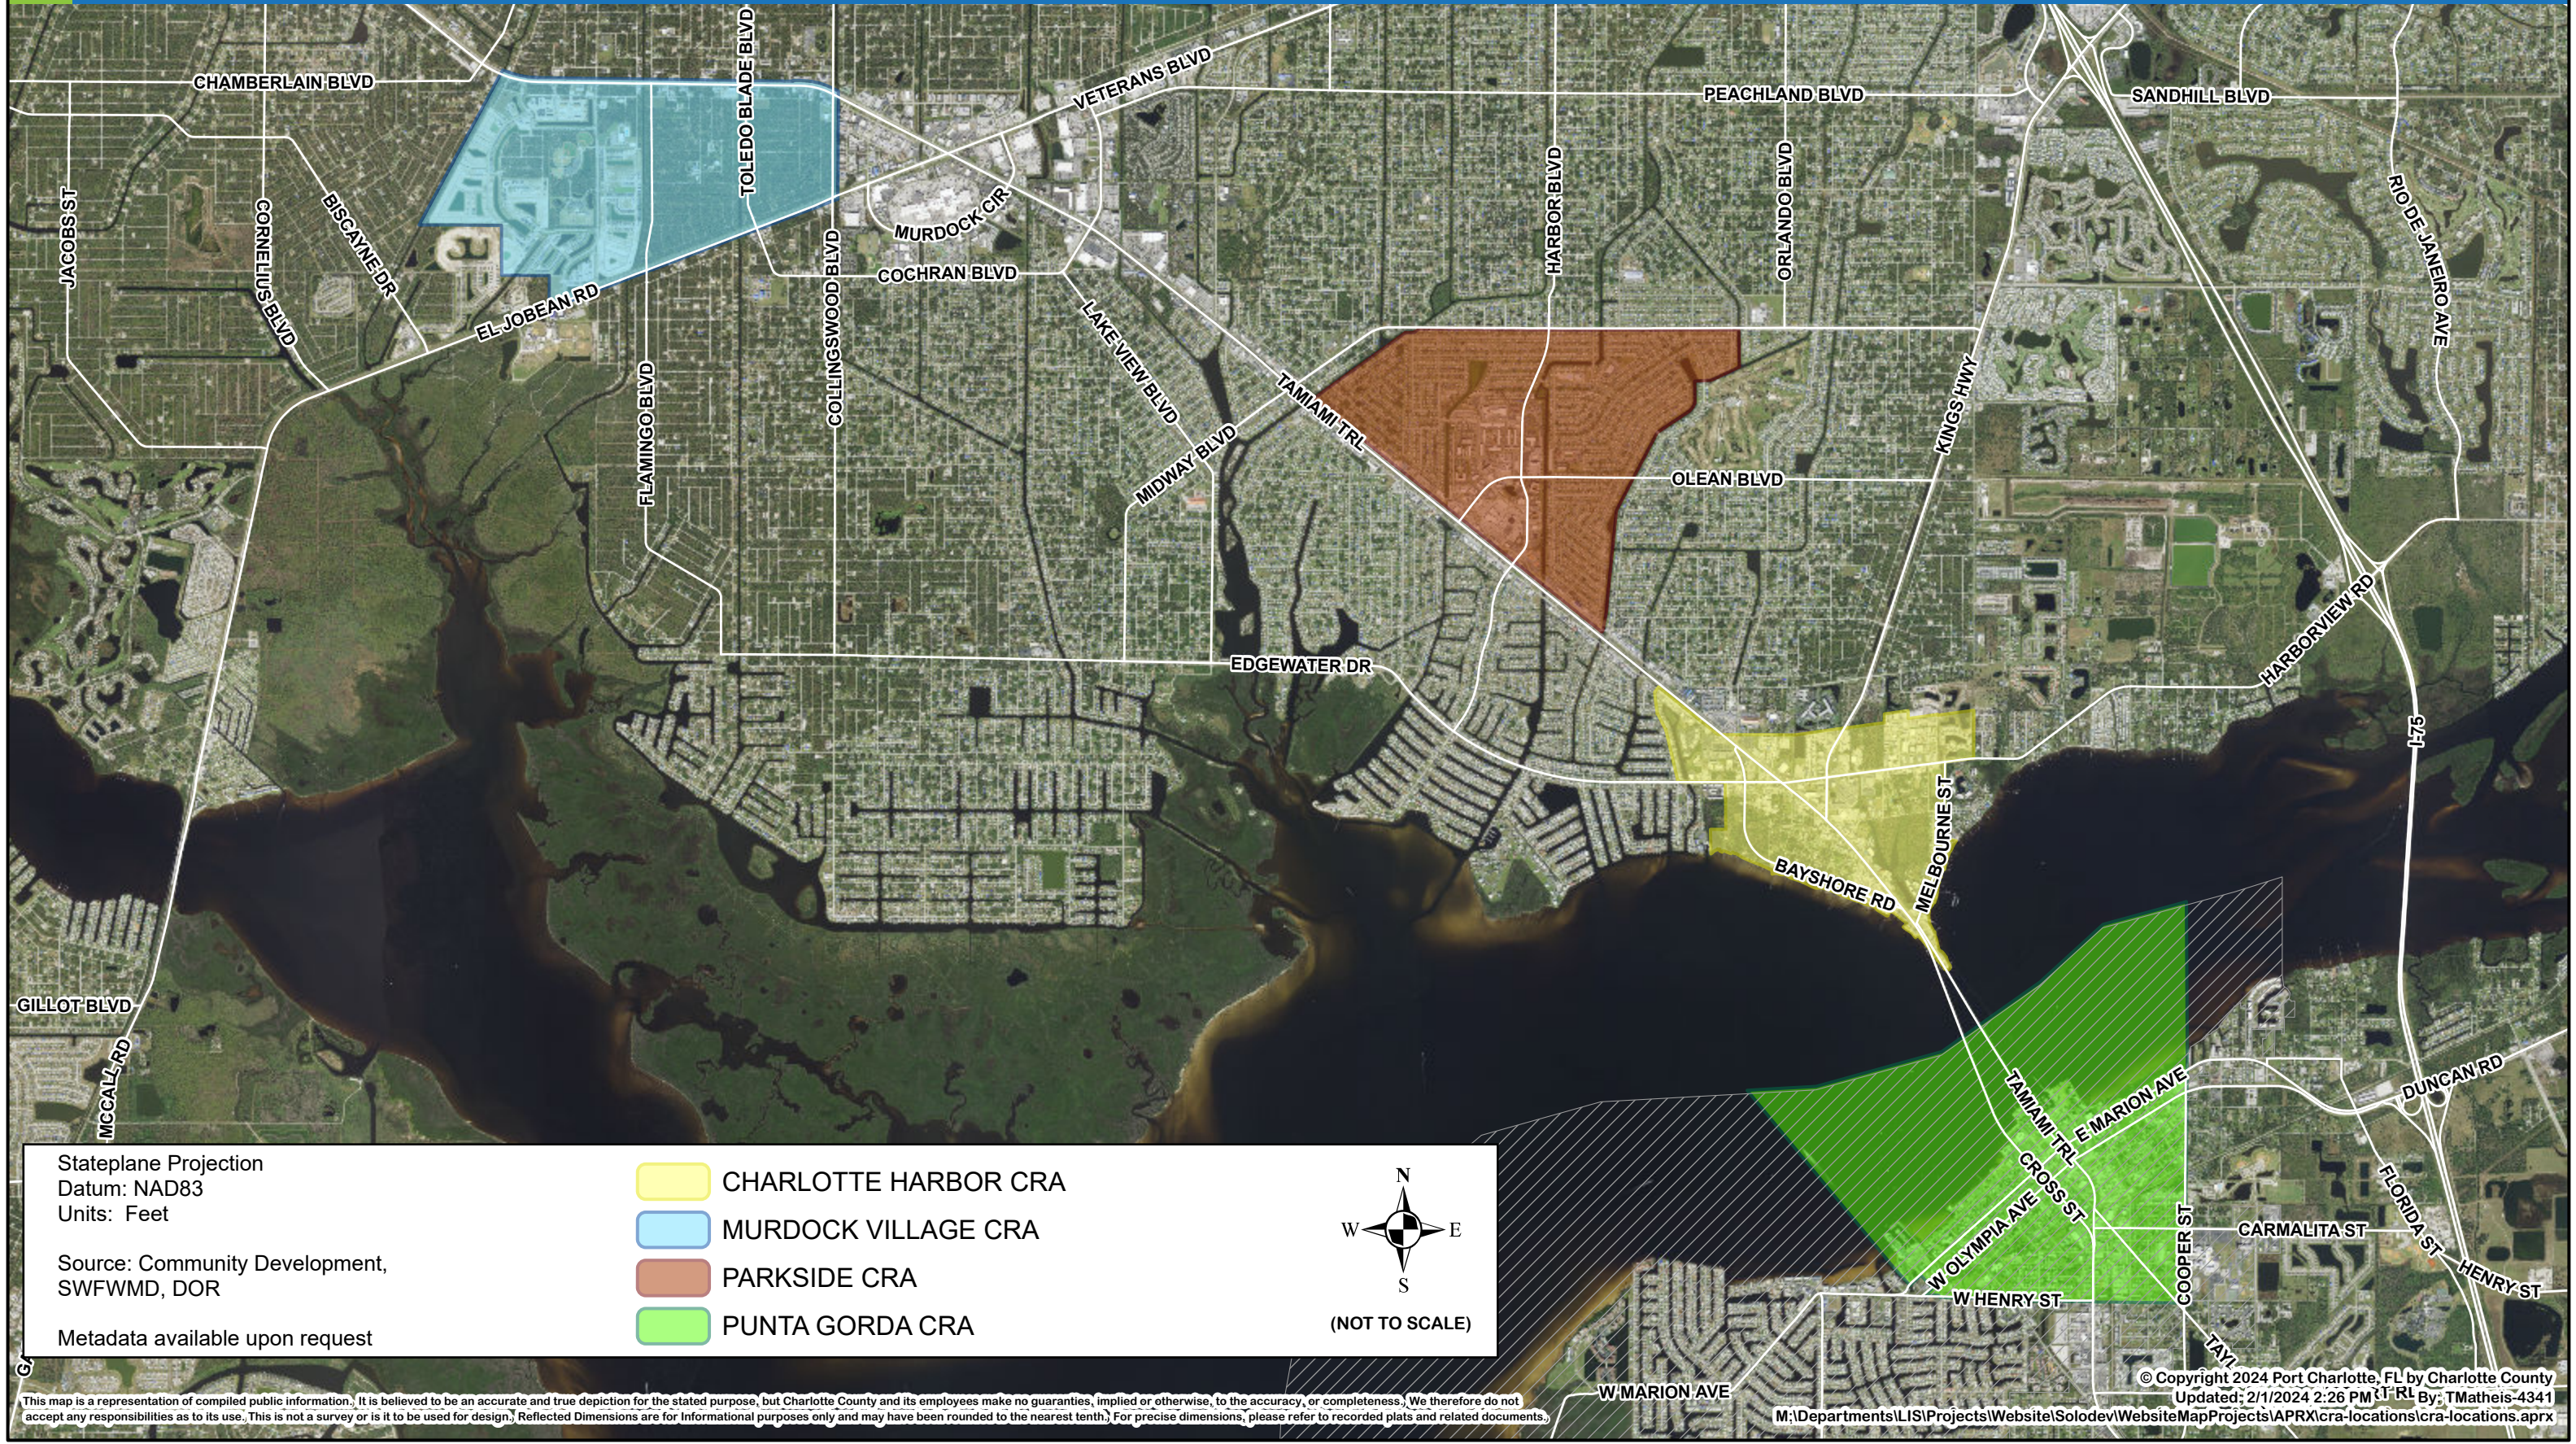

CHARLOTTE COUNTY

Community Redevelopment Area Locations

Stateplane Projection
Datum: NAD83
Units: Feet

Source: Community Development,
SWFWMD, DOR

Metadata available upon request

- CHARLOTTE HARBOR CRA
- MURDOCK VILLAGE CRA
- PARKSIDE CRA
- PUNTA GORDA CRA

This map is a representation of compiled public information. It is believed to be an accurate and true depiction for the stated purpose, but Charlotte County and its employees make no guaranties, implied or otherwise, to the accuracy, or completeness. We therefore do not accept any responsibilities as to its use. This is not a survey or is it to be used for design. Reflected Dimensions are for Informational purposes only and may have been rounded to the nearest tenth. For precise dimensions, please refer to recorded plats and related documents.