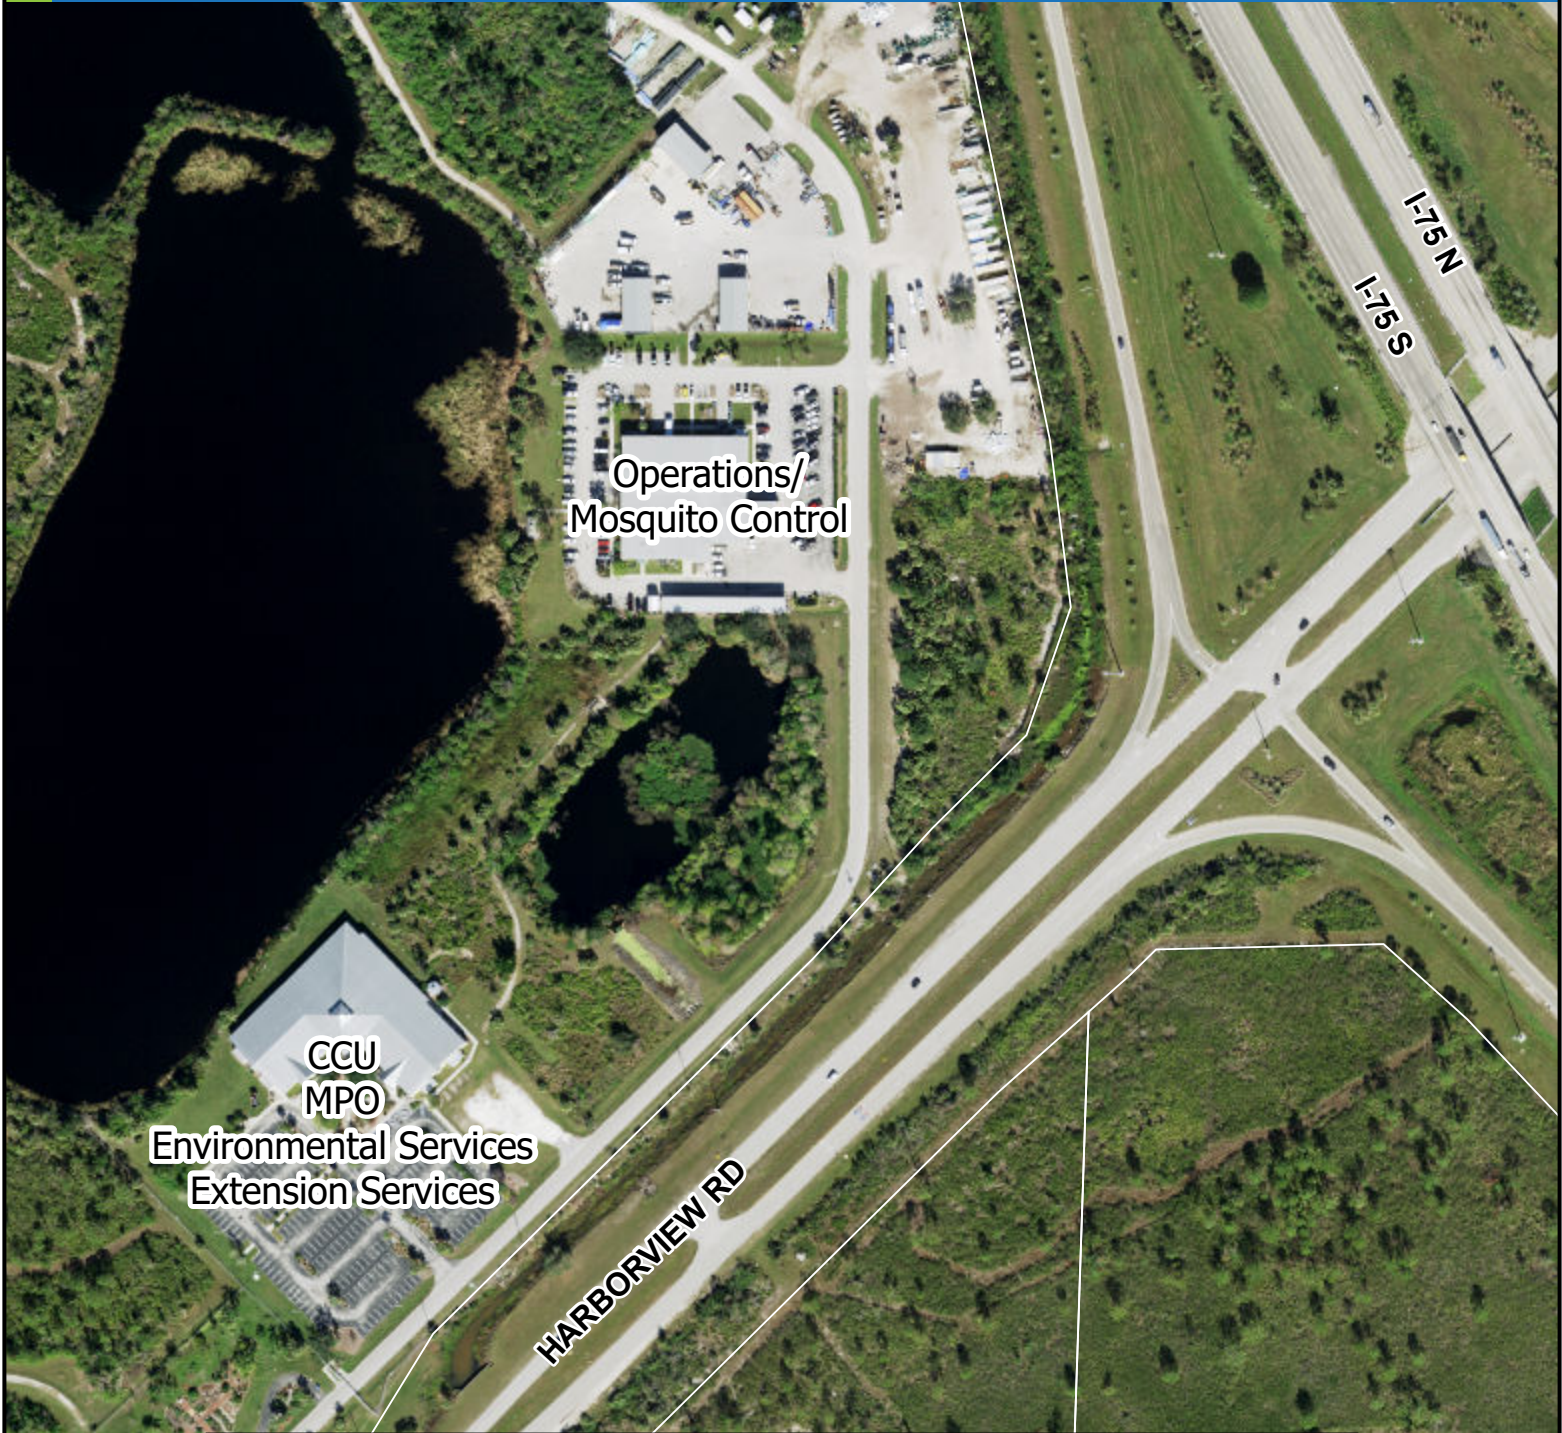

CHARLOTTE COUNTY

East Port Campus Facilities

CHARLOTTE COUNTY
Community Development

Stateplane Projection
Datum: NAD83
Units: Feet

Source: SWFWMD 2023, CCGIS,
Community Development

Metadata available upon request

(NOT TO SCALE)

This map is a representation of compiled public information. It is believed to be an accurate and true depiction for the stated purpose, but Charlotte County and its employees make no guaranties, implied or otherwise, to the accuracy, or completeness. We therefore do not accept any responsibilities as to its use. This is not a survey or is it to be used for design. Reflected Dimensions are for informational purposes only and may have been rounded to the nearest tenth. For precise dimensions, please refer to recorded plats and related documents.

© Copyright 2024 Port Charlotte, FL by Charlotte County
Updated: 2/2/2024 12:51 PM By: Mathels -4341