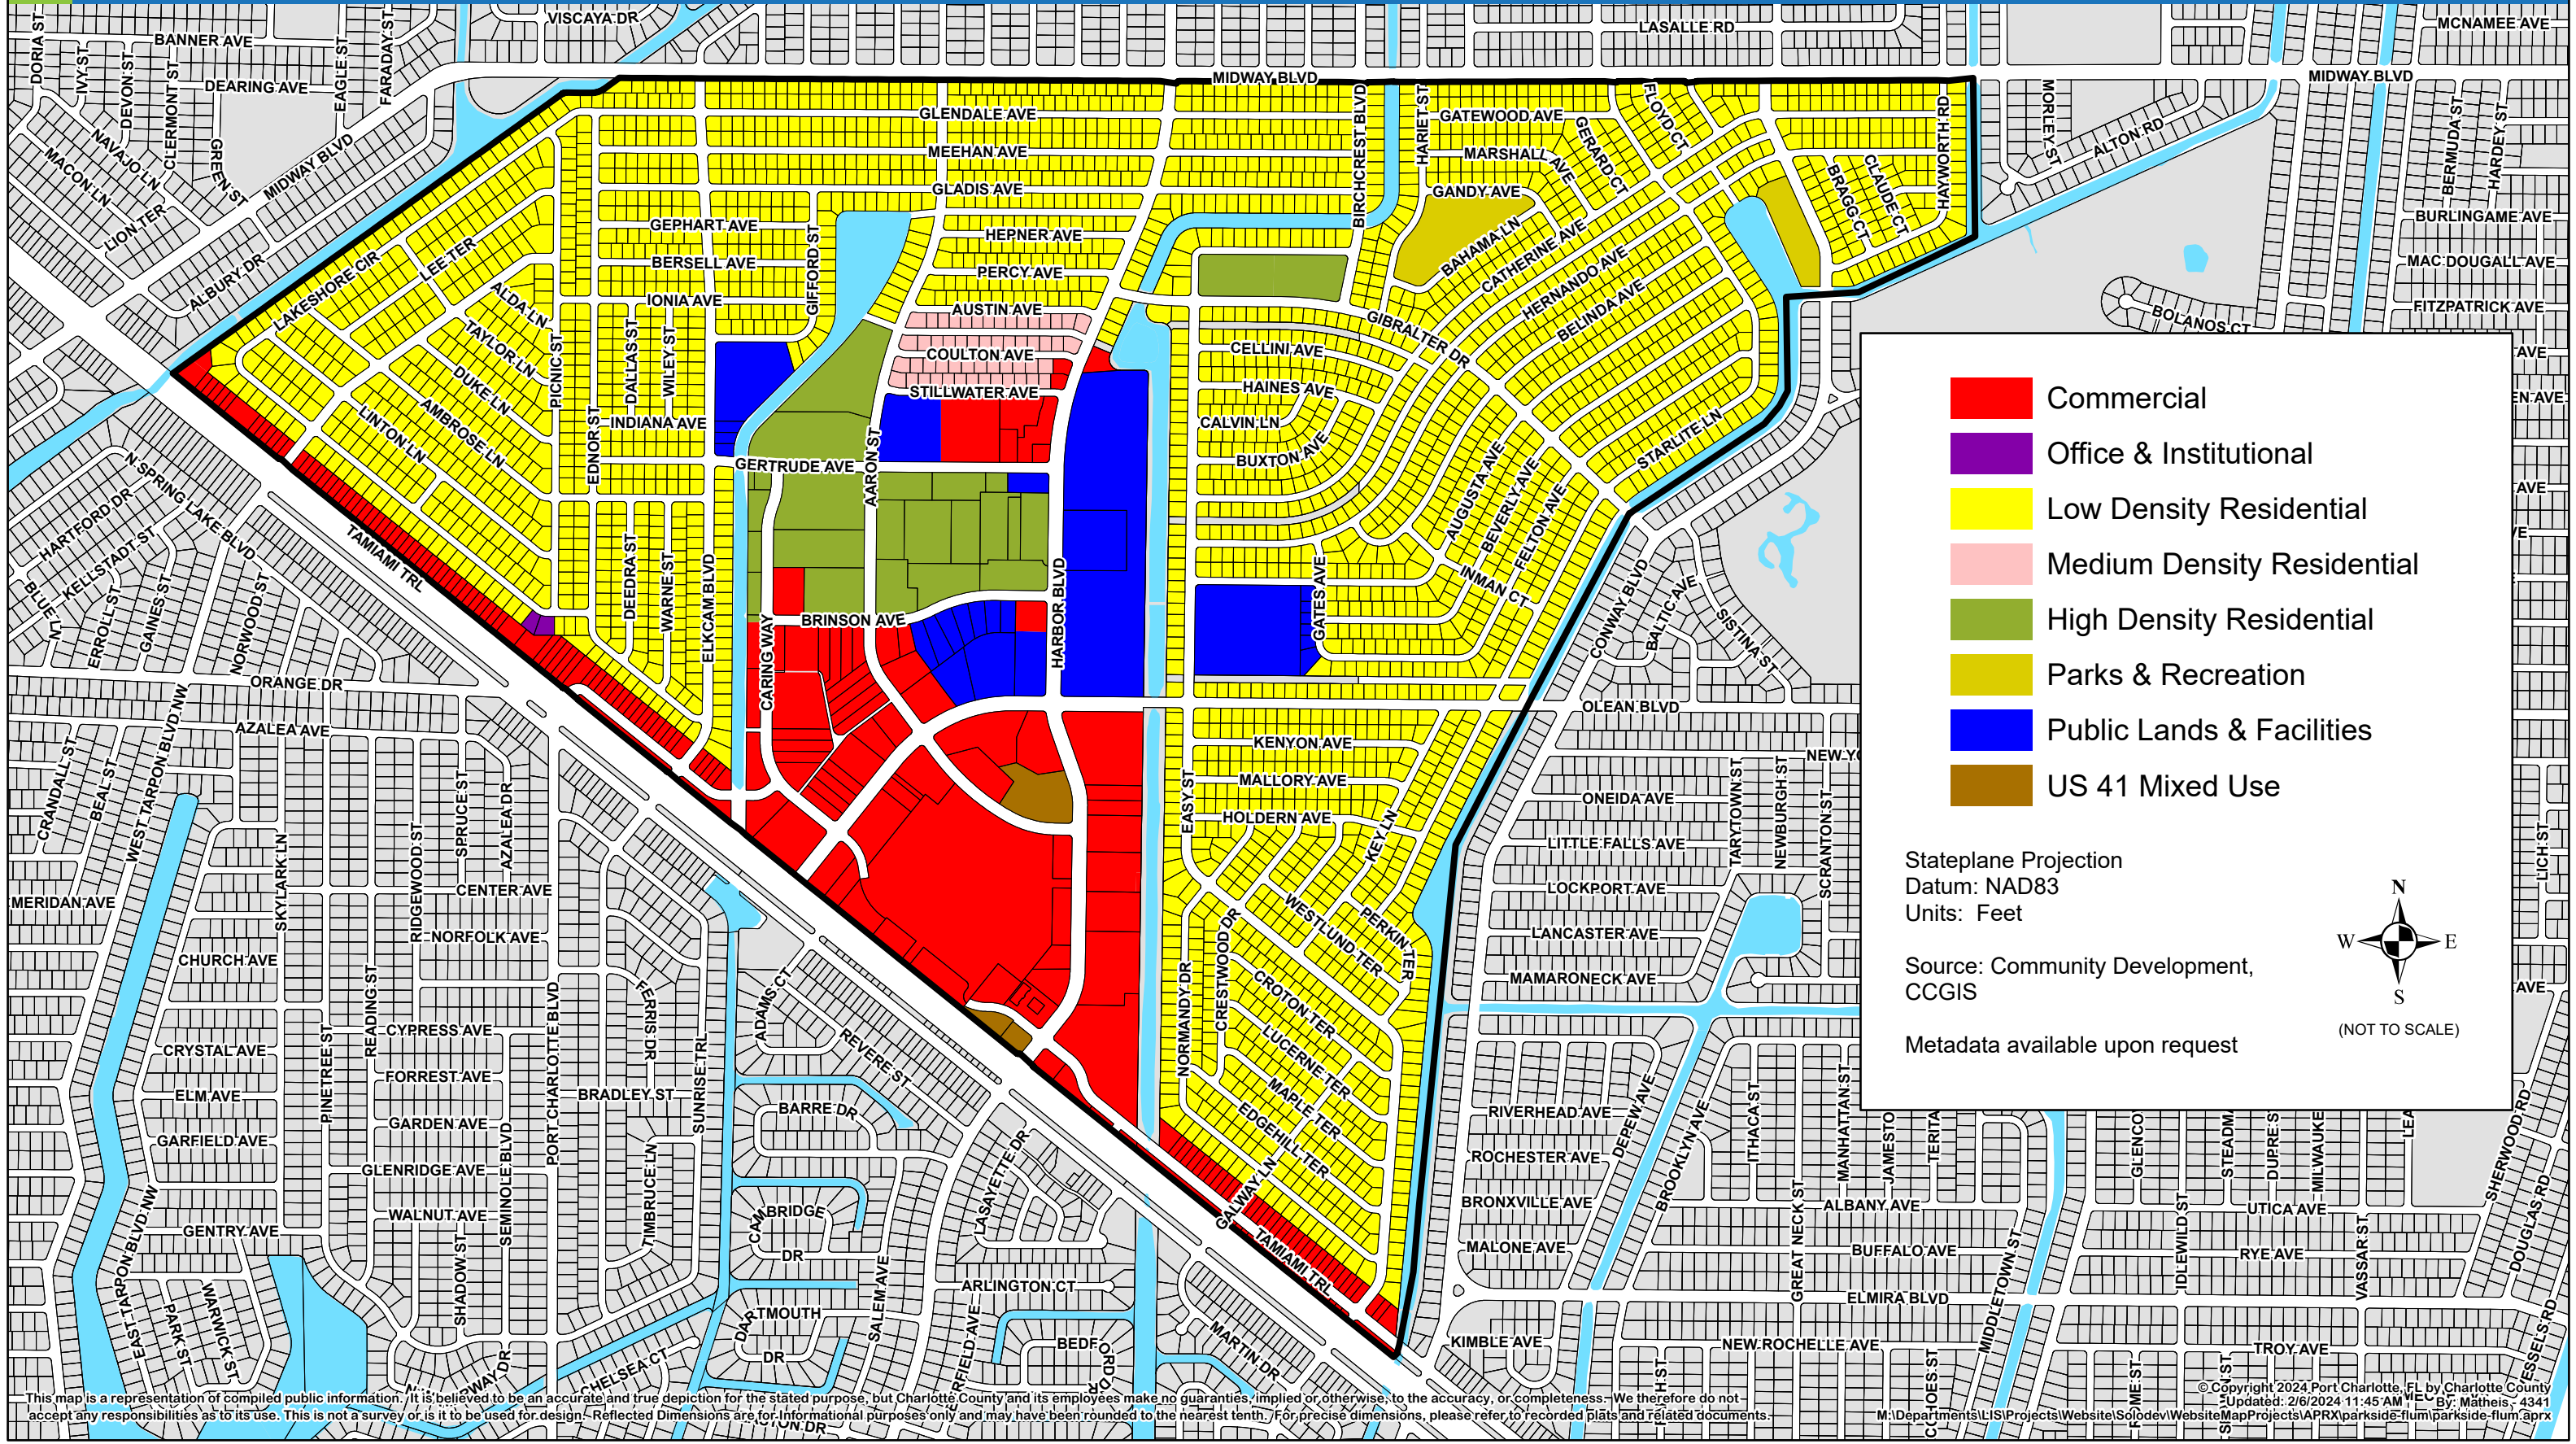

CHARLOTTE COUNTY

Parkside Community Redevelopment Area Future Land Use

CHARLOTTE COUNTY
Community Development

- Commercial
- Office & Institutional
- Low Density Residential
- Medium Density Residential
- High Density Residential
- Parks & Recreation
- Public Lands & Facilities
- US 41 Mixed Use

Stateplane Projection
Datum: NAD83
Units: Feet

Source: Community Development,
CCGIS

Metadata available upon request

This map is a representation of compiled public information. It is believed to be an accurate and true depiction for the stated purpose, but Charlotte County and its employees make no guarantees, implied or otherwise, to the accuracy, or completeness. We therefore do not accept any responsibilities as to its use. This is not a survey or is it to be used for design. Reflected Dimensions are for informational purposes only and may have been rounded to the nearest tenth. For precise dimensions, please refer to recorded plats and related documents.