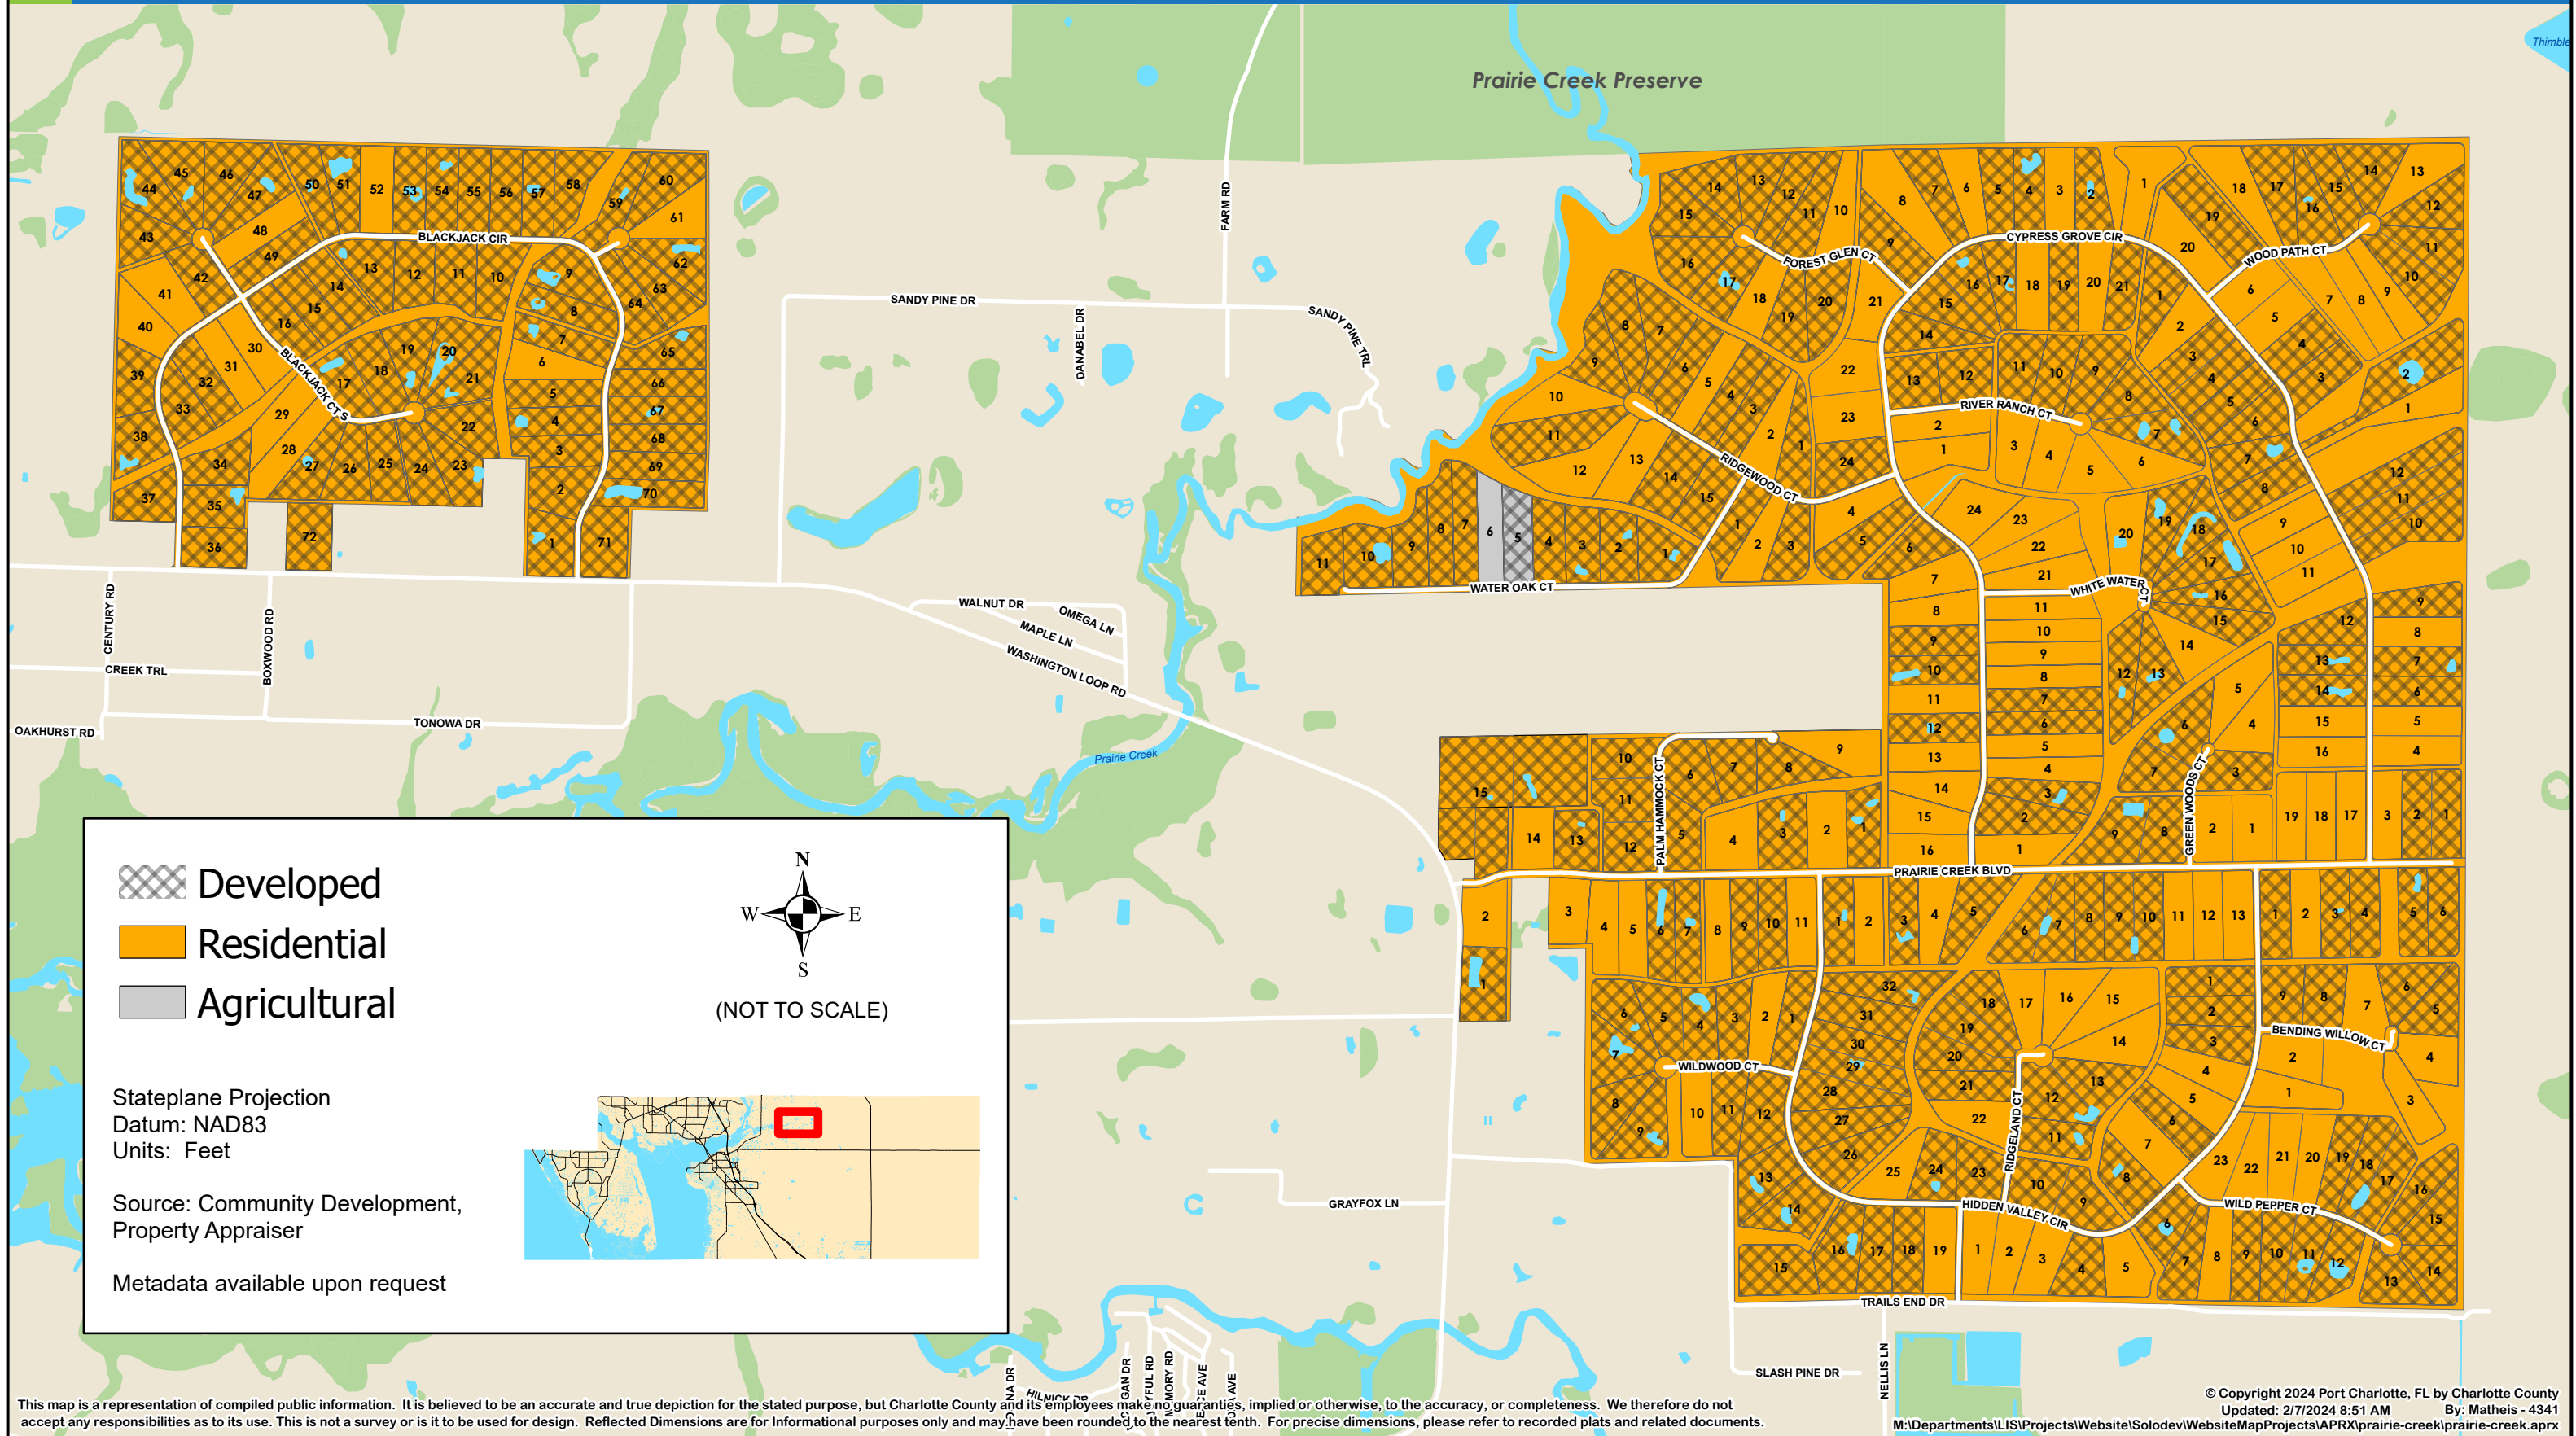

CHARLOTTE COUNTY

Subdivision of Prairie Creek

-  Developed
-  Residential
-  Agricultural

Stateplane Projection
Datum: NAD83
Units: Feet

Source: Community Development,
Property Appraiser

Metadata available upon request

This map is a representation of compiled public information. It is believed to be an accurate and true depiction for the stated purpose, but Charlotte County and its employees make no guaranties, implied or otherwise, to the accuracy, or completeness. We therefore do not accept any responsibilities as to its use. This is not a survey or is it to be used for design. Reflected Dimensions are for Informational purposes only and may have been rounded to the nearest tenth. For precise dimensions, please refer to recorded plats and related documents.