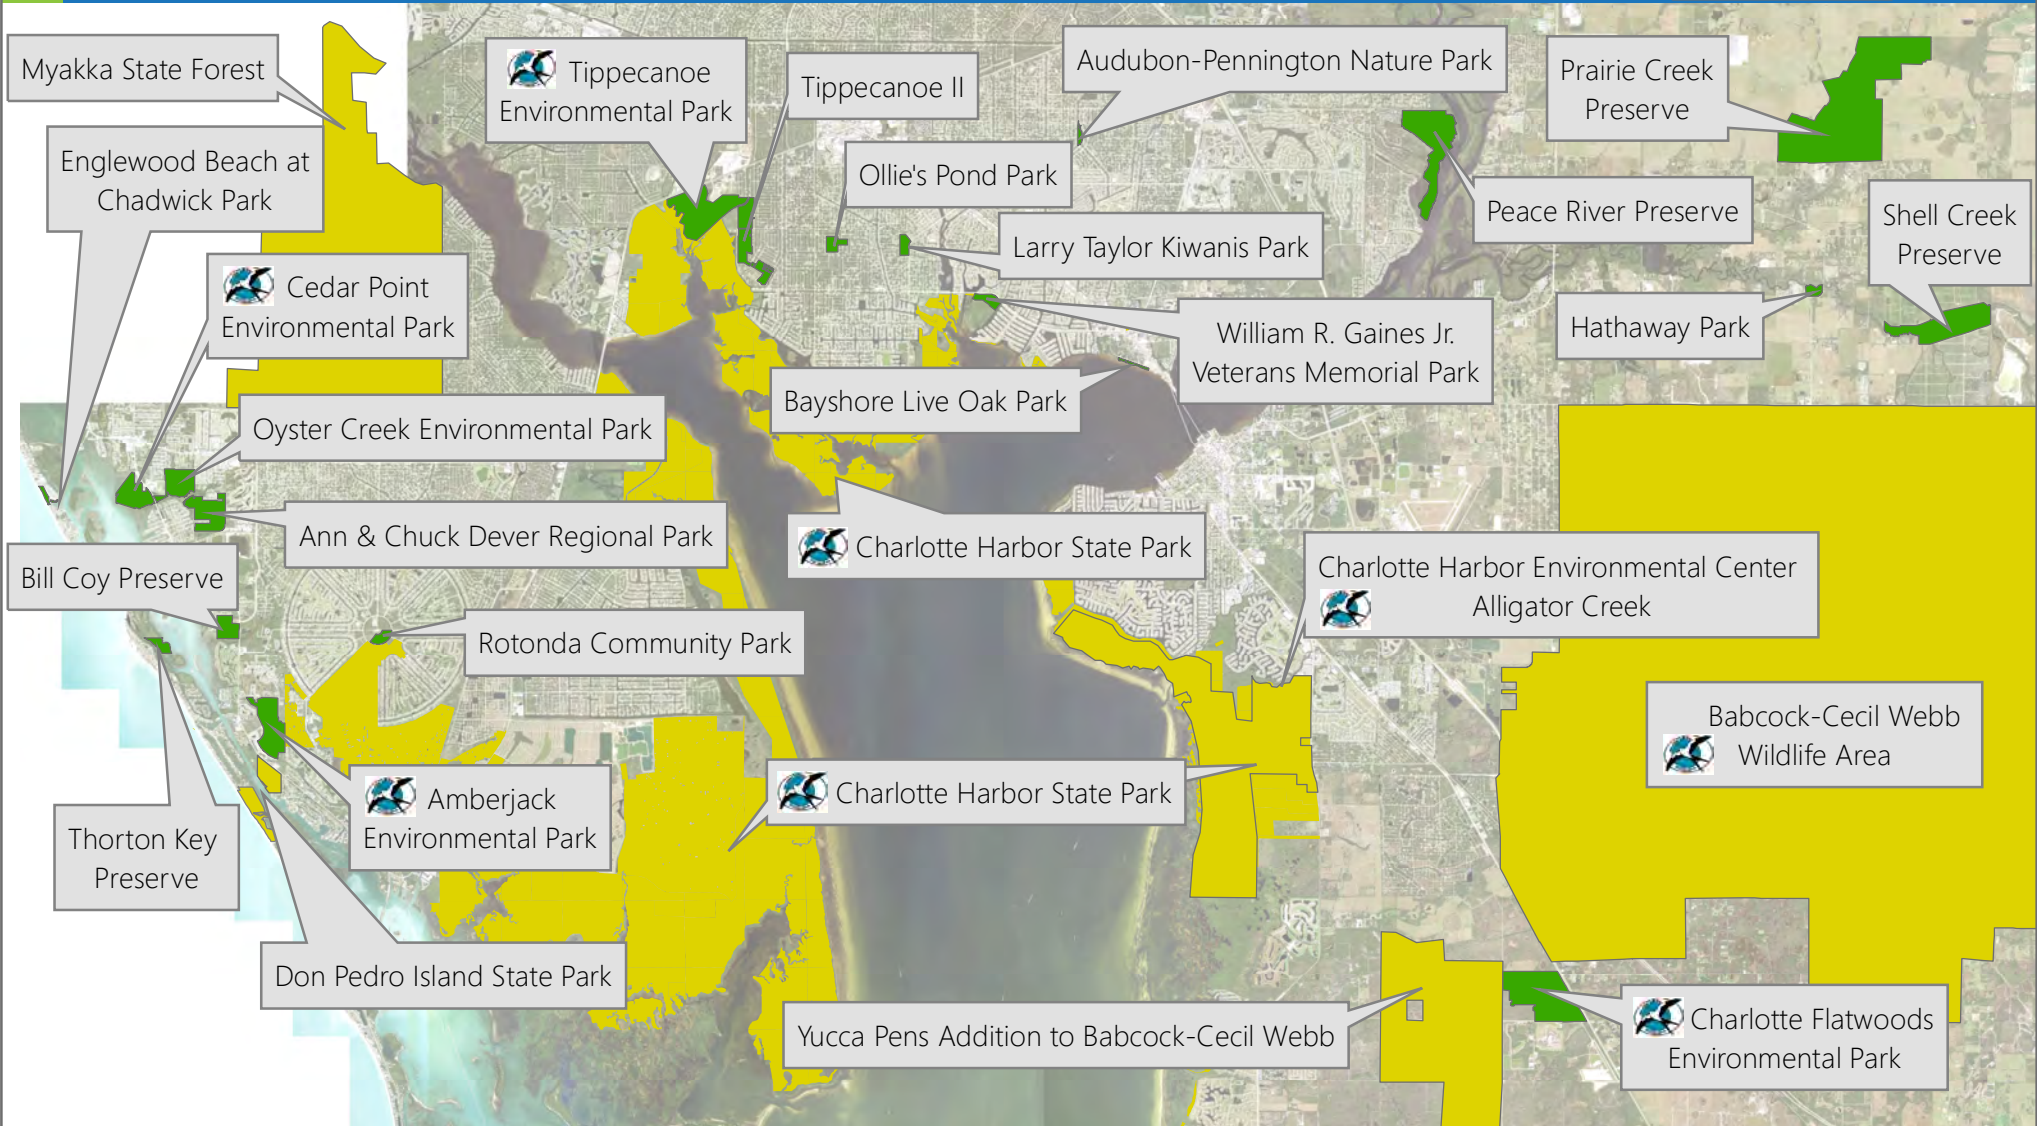

CHARLOTTE COUNTY

Birding Locations

Stateplane Projection
Datum: NAD83
Units: Feet

Source: Community Development

Metadata available upon request