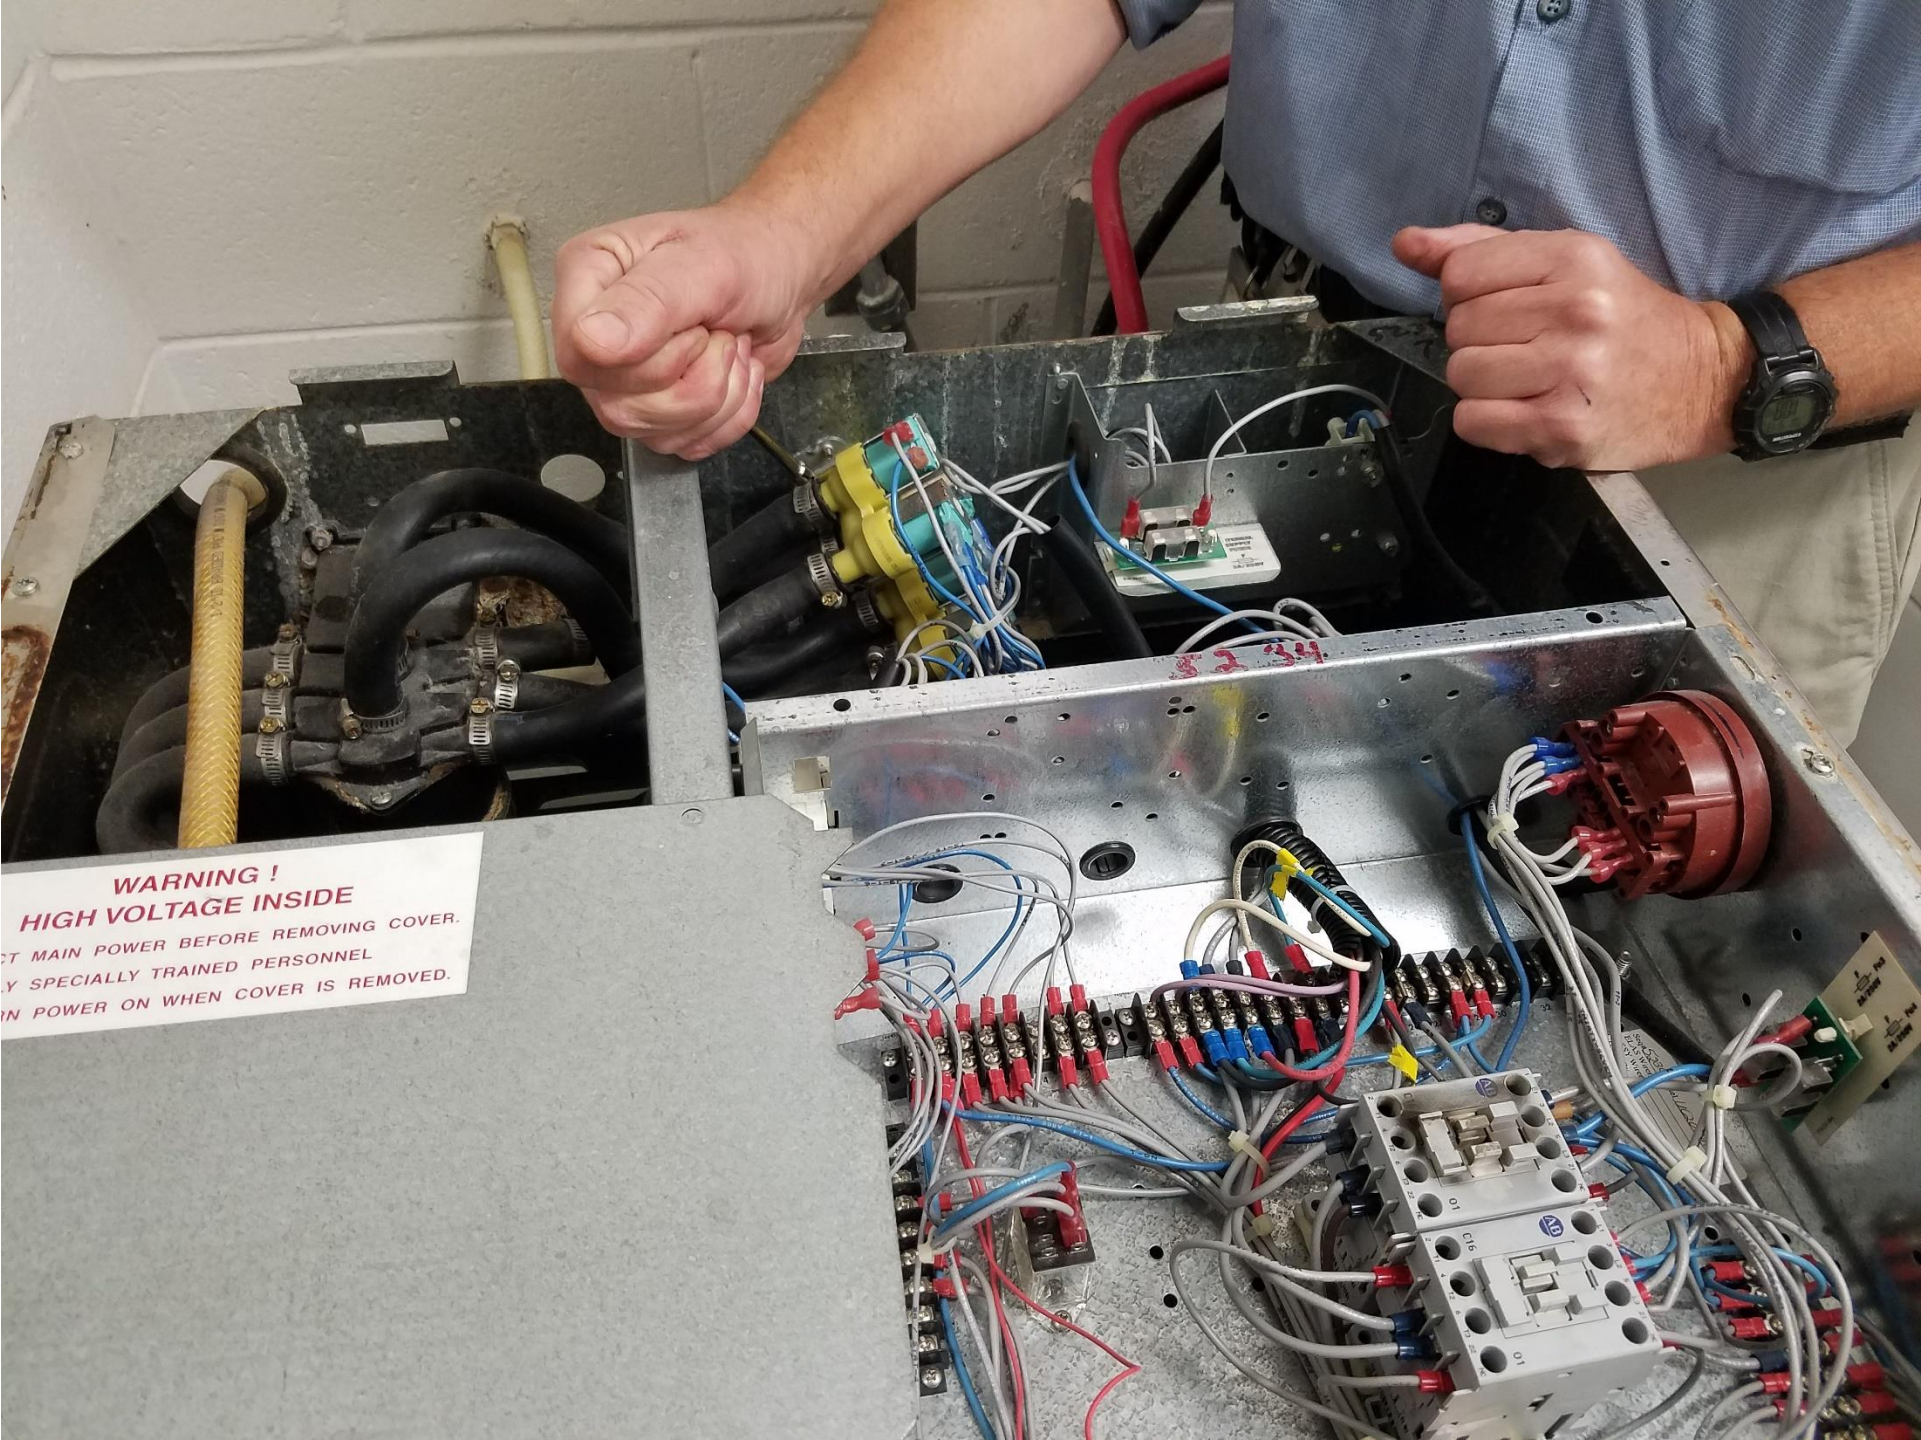

CHARLOTTE COUNTY JAIL  
26601 AIRPORT ROAD PUNTA GORDA, FLORIDA 33982

**WARNING !**  
**HIGH VOLTAGE INSIDE**  
DO NOT TOUCH MAIN POWER BEFORE REMOVING COVER.  
ONLY SPECIALLY TRAINED PERSONNEL  
ARE ALLOWED TO WORK ON THIS EQUIPMENT.  
KEEP MAIN POWER ON WHEN COVER IS REMOVED.