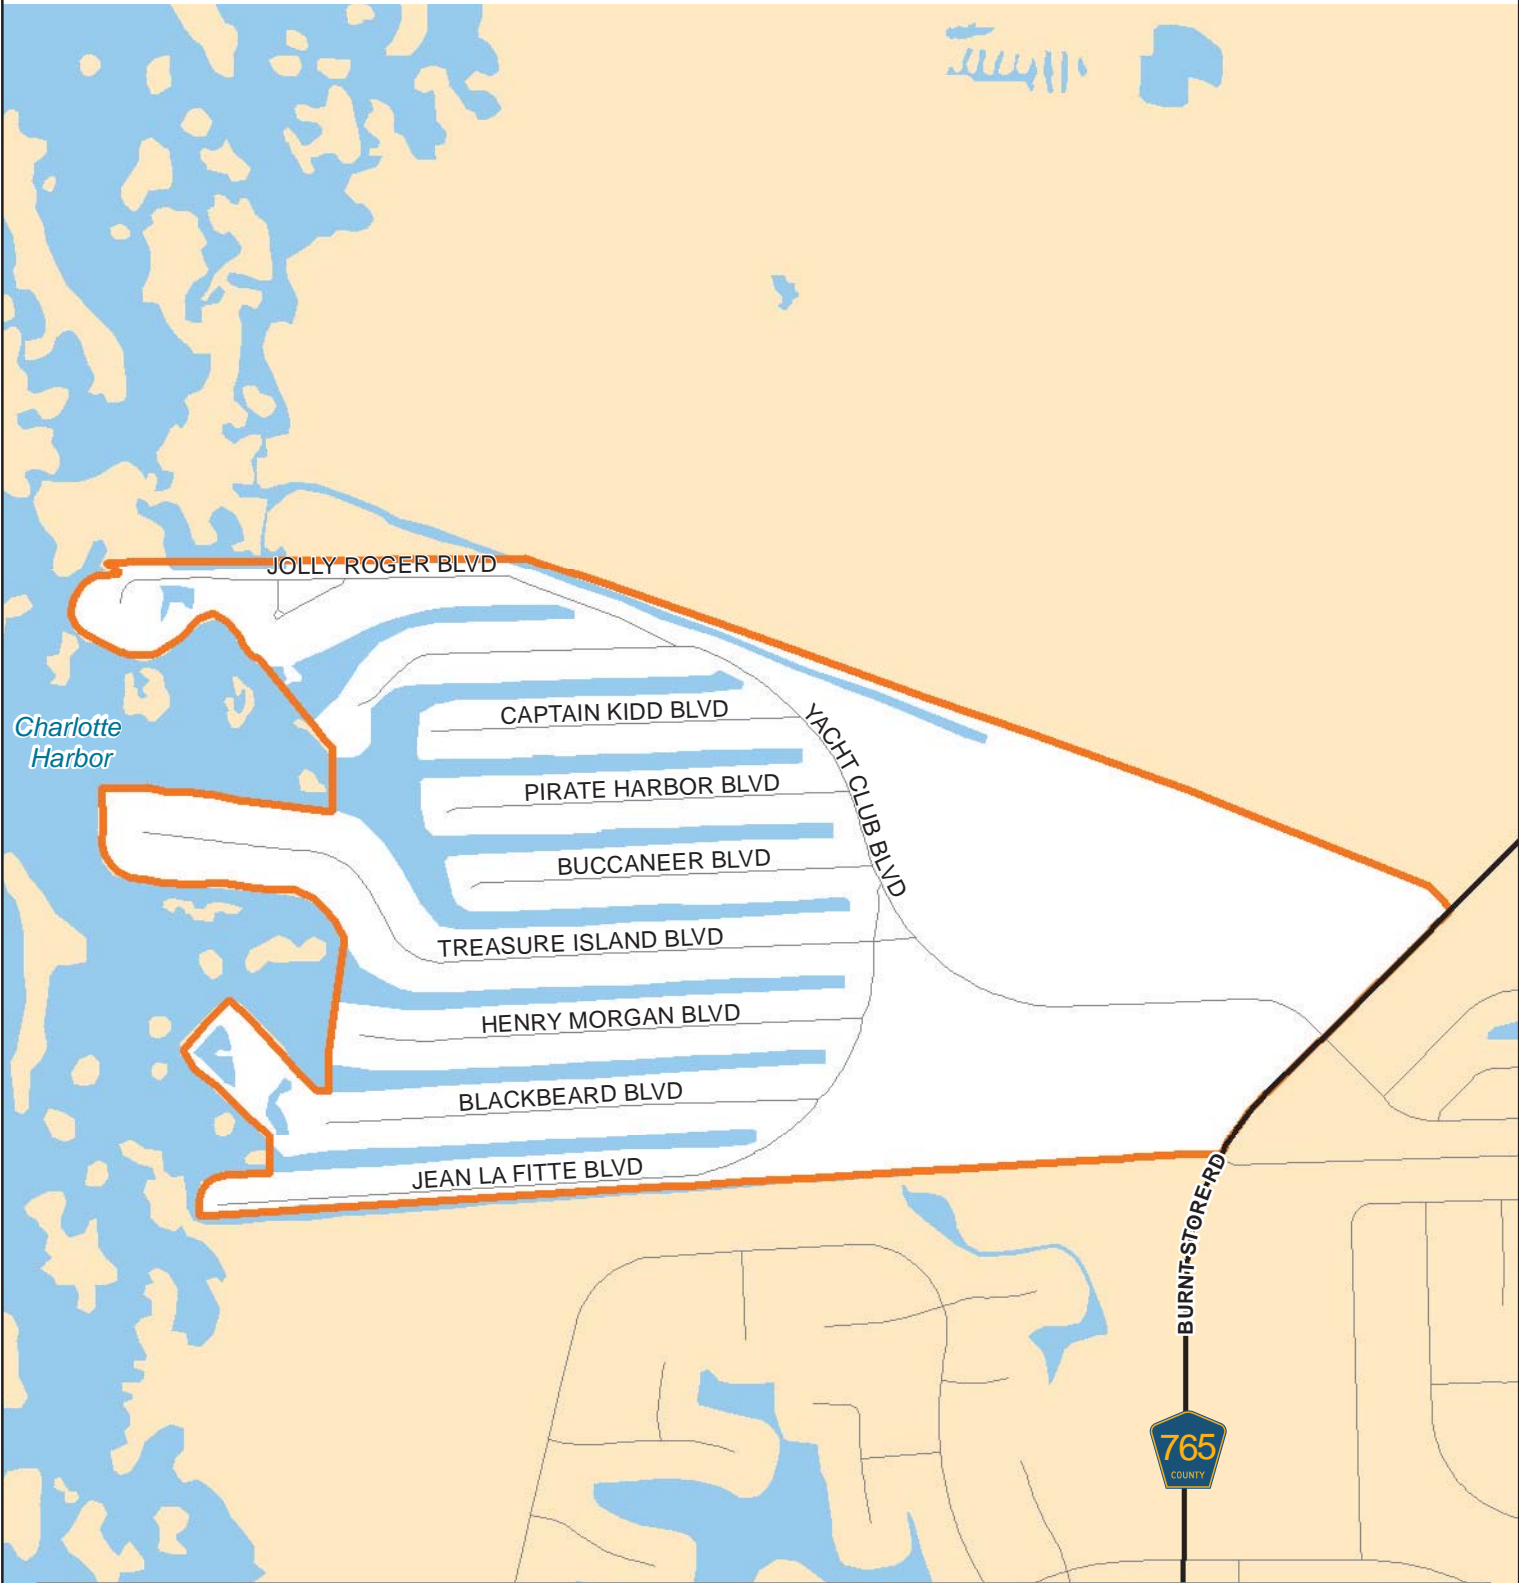

Public Works
Department

Pirate Harbor S&D MSBU

Stateplane Projection
Datum: NAD83
Units: Feet
Source: Public Works
Metadata available upon request