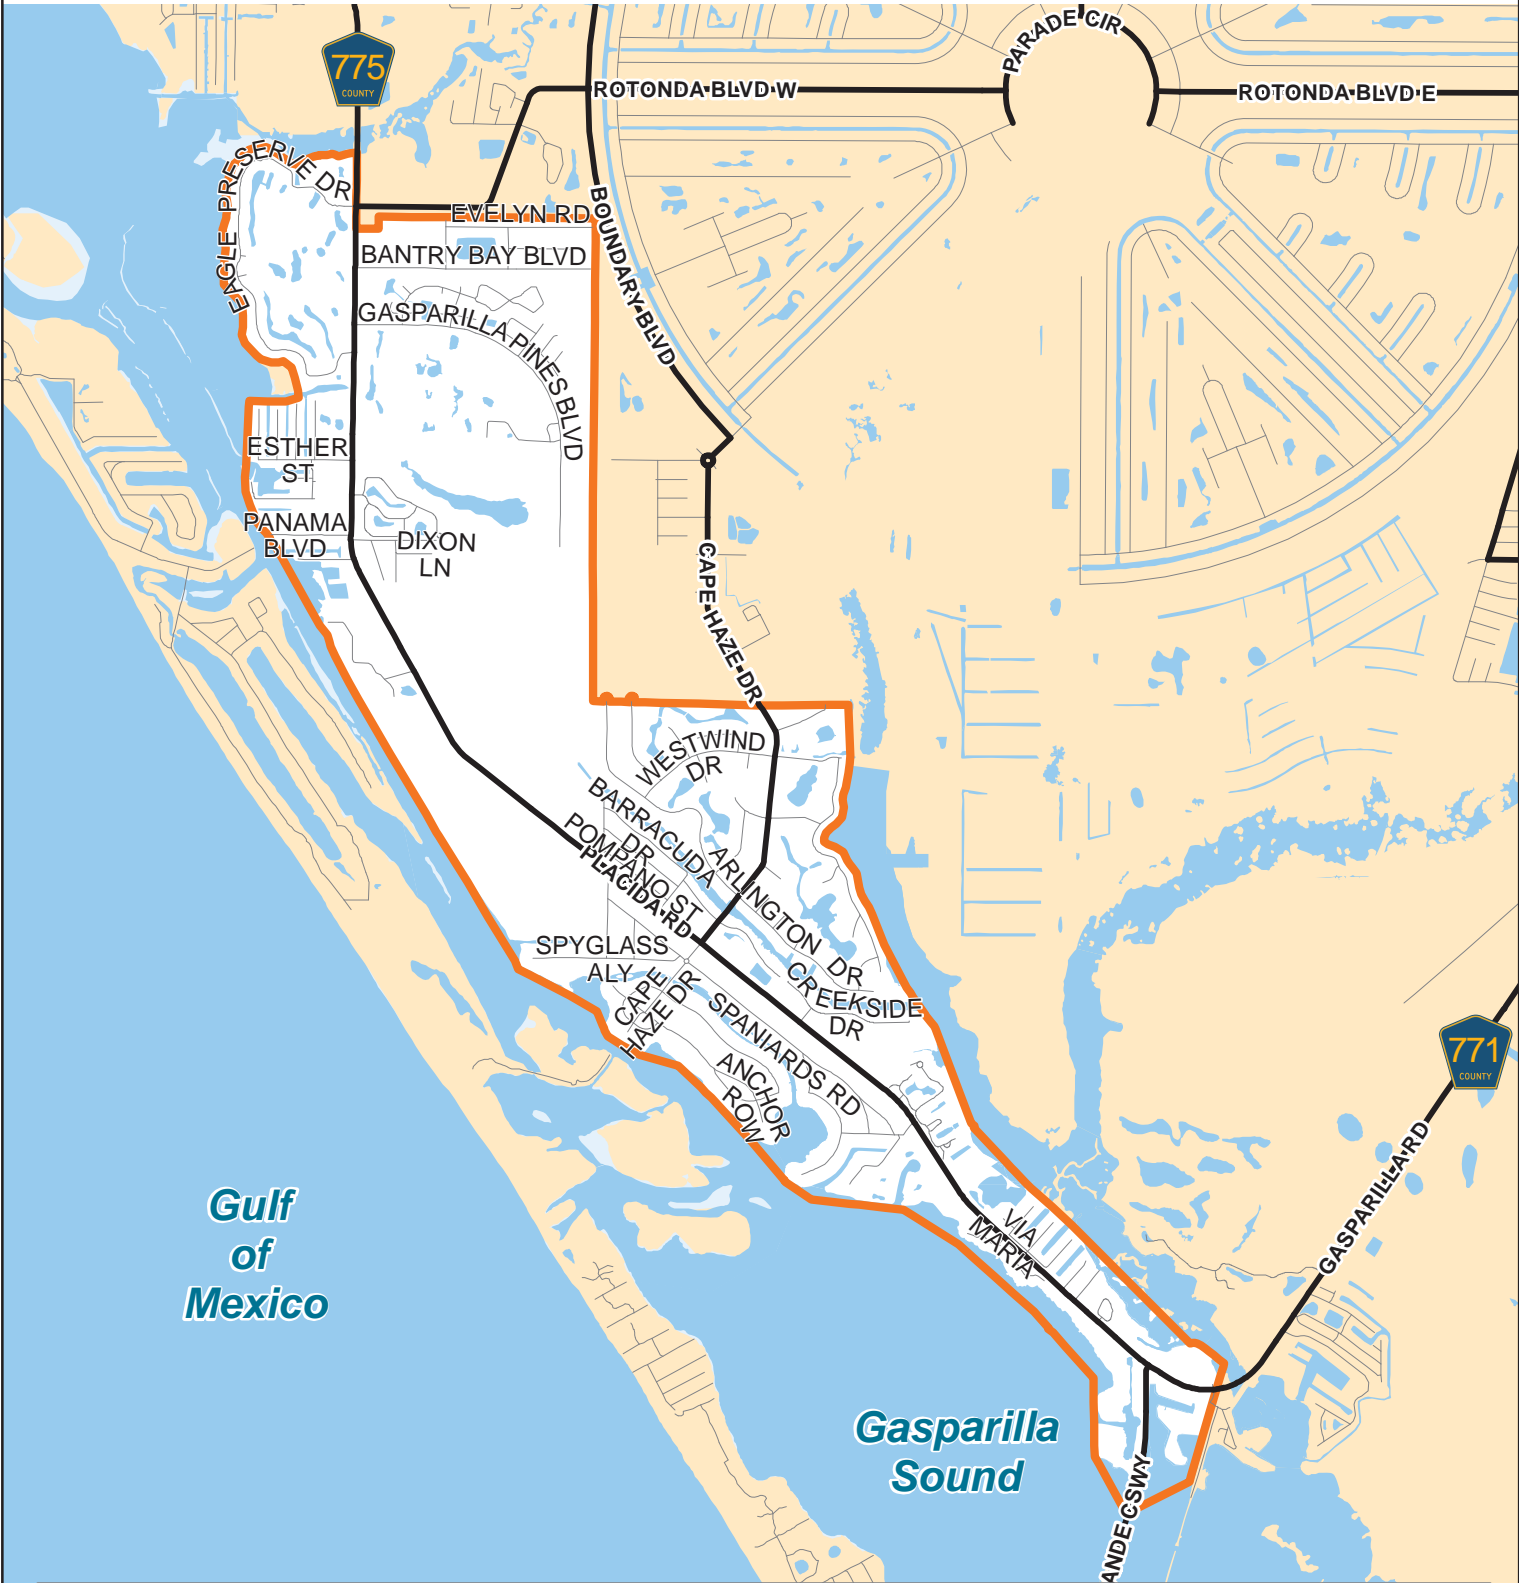

Placida Area S&D MSBU

Stateplane Projection
Datum: NAD83
Units: Feet
Source: Public Works
Metadata available upon request